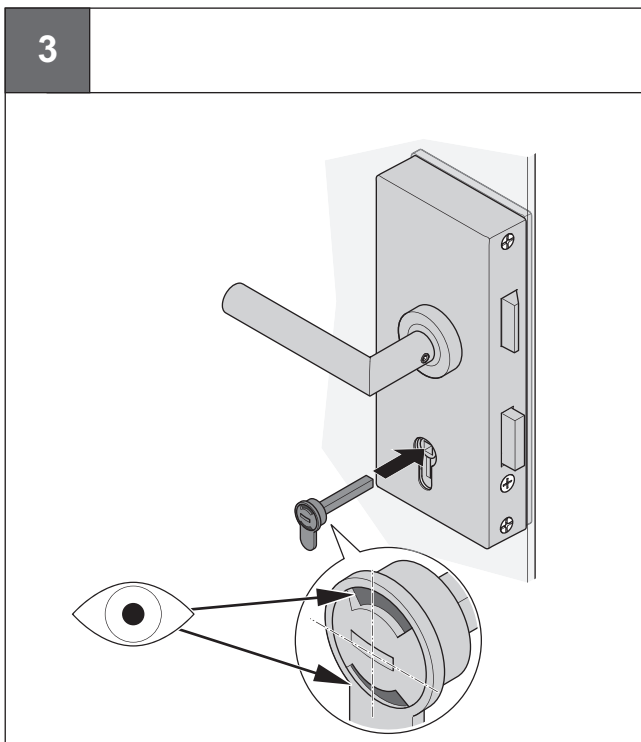

WC Zylinder für Glastürschloss

981.49.106	981.49.146
981.49.116	981.49.156
981.49.126	981.49.166
981.49.136	981.49.176

732.29.989

HDE 05/2014

732.29.989

HDE 05/2014