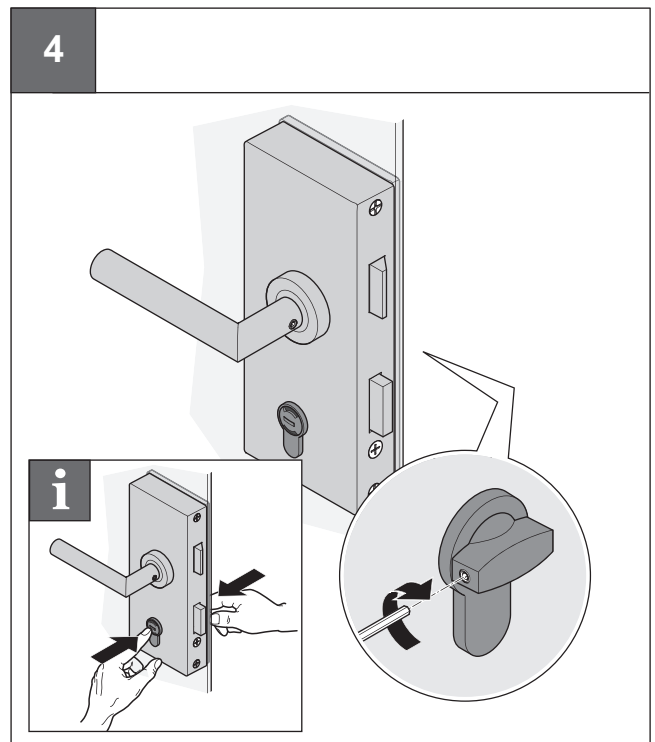

WC Zylinder für Glastürschloss

981.49.106	981.49.146
981.49.116	981.49.156
981.49.126	981.49.166
981.49.136	981.49.176

732.29.989

HDE 05/2014

732.29.989

HDE 05/2014