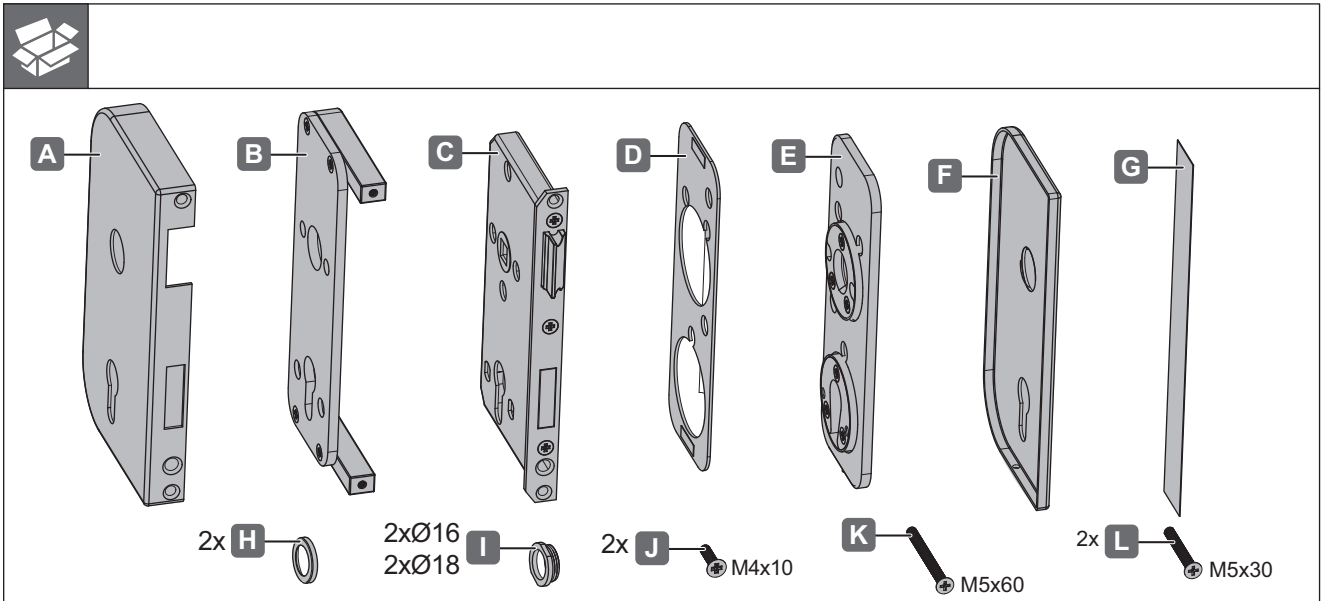

WC Zylinder für Glastürschloss

981.49.106	981.49.146
981.49.116	981.49.156
981.49.126	981.49.166
981.49.136	981.49.176

732.29.989

HDE 05/2014

732.29.989

HDE 05/2014