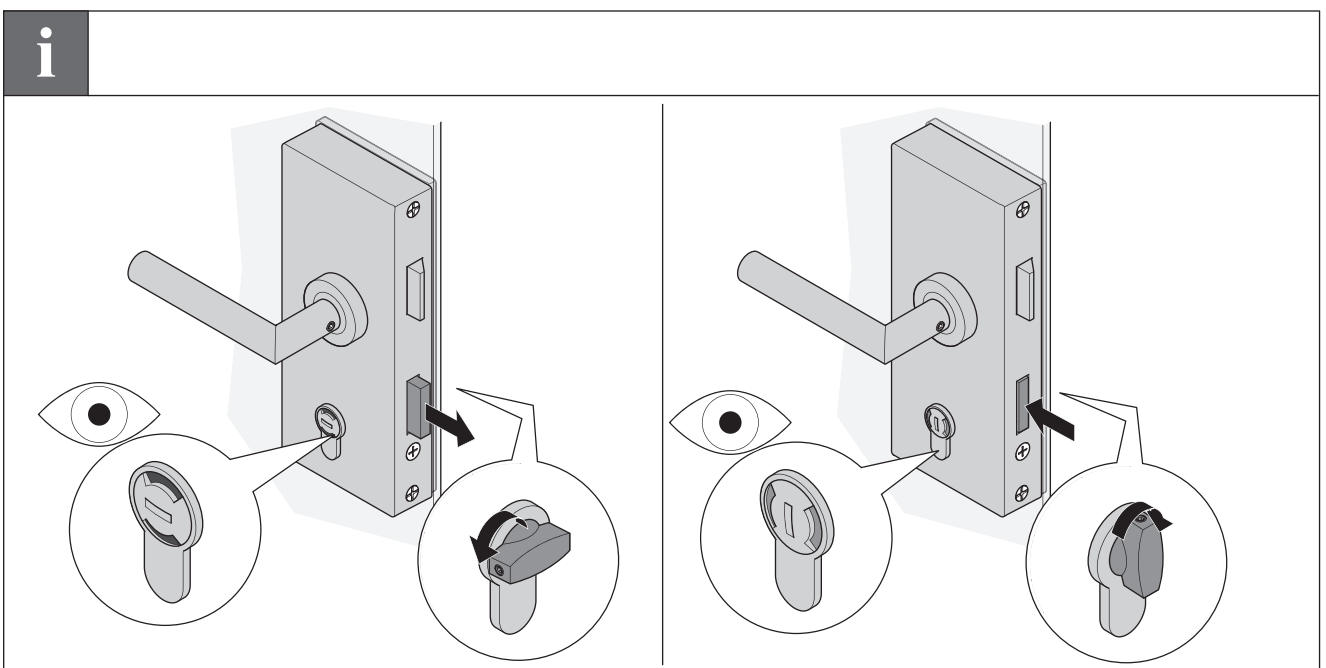

WC Zylinder für Glastürschloss

981.49.106	981.49.146
981.49.116	981.49.156
981.49.126	981.49.166
981.49.136	981.49.176

732.29.989

HDE 05/2014

732.29.989

HDE 05/2014