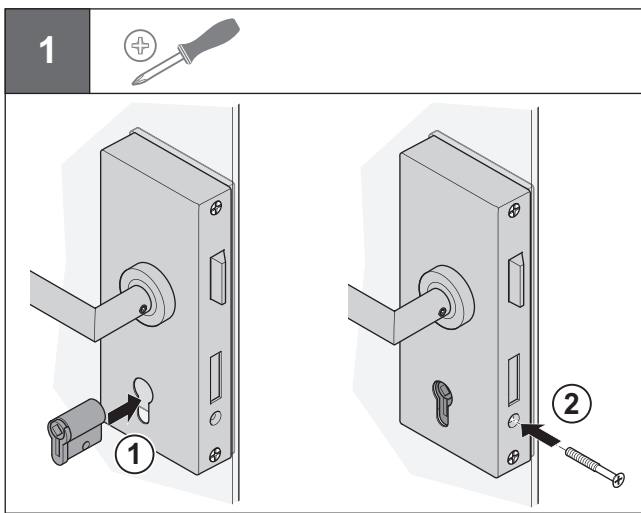

WC Zylinder für Glastürschloss

981.49.106	981.49.146
981.49.116	981.49.156
981.49.126	981.49.166
981.49.136	981.49.176

732.29.989

HDE 05/2014

732.29.989

HDE 05/2014