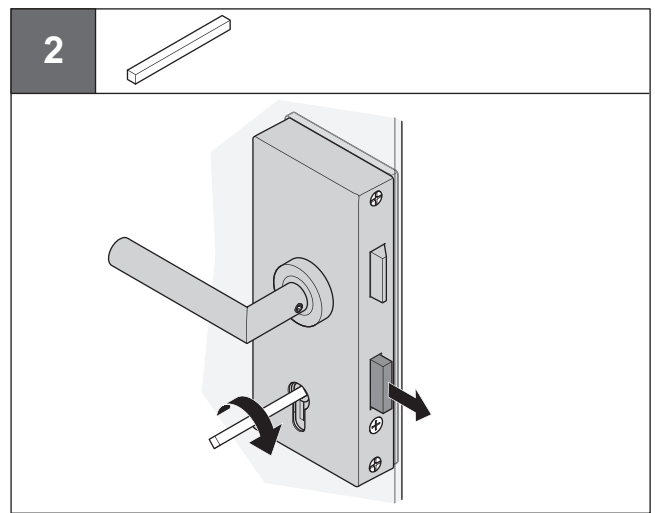

WC Zylinder für Glastürschloss

981.49.106	981.49.146
981.49.116	981.49.156
981.49.126	981.49.166
981.49.136	981.49.176

732.29.989

HDE 05/2014

732.29.989

HDE 05/2014