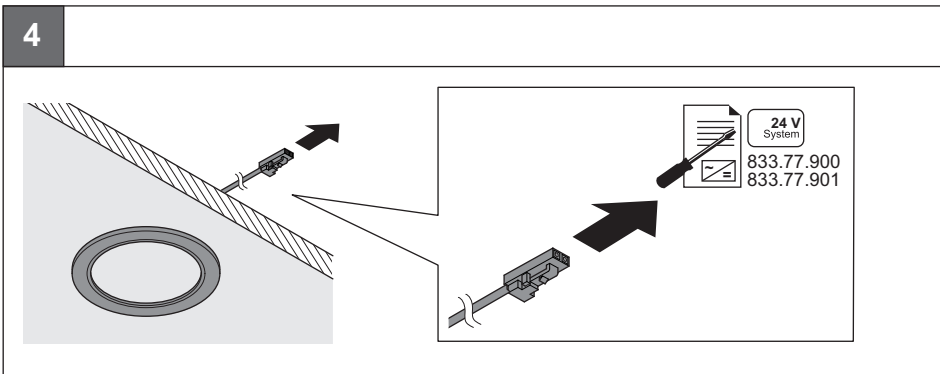

Maße in mm – Dimensions in mm – Medidas en mm

HDE 05.09.2011

732.28.231