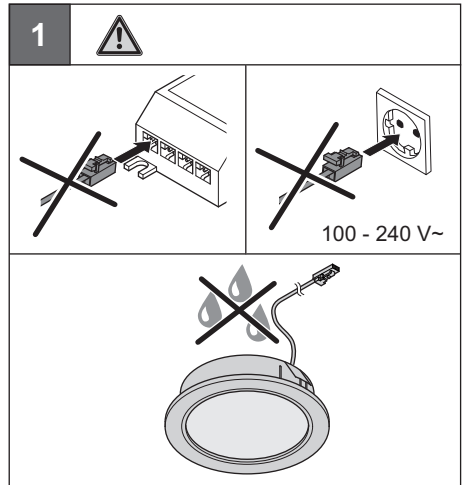

LED 3001

833.75.000
833.75.001
833.75.010
833.75.011

24 V System	K	W	T _A			
833.75.000	5000 K	1.7 W	-20 °C – +35 °C -4 °F – +95 °F	Ø 65.5 x 10.5	≥ Ø 75.5 x 11.5	833.77.900 833.77.901
833.75.010	3200 K					
833.75.001	5000 K					
833.75.011	3200 K					